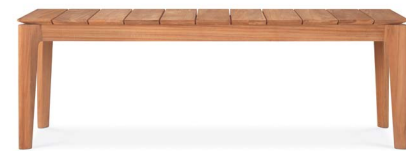

teak

2 seater

teak

3 seater