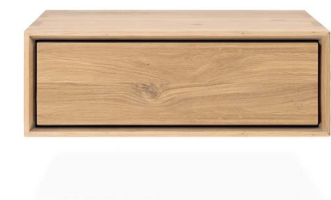

oak

1 drawer

oak brown

1 drawer

Nordic II hanging bedside table

length x width x height	oak ☉
57 x 40 x 21 cm 22.5" x 15.5" x 8.5"	51224

oak

wall hanging + 1 drawer