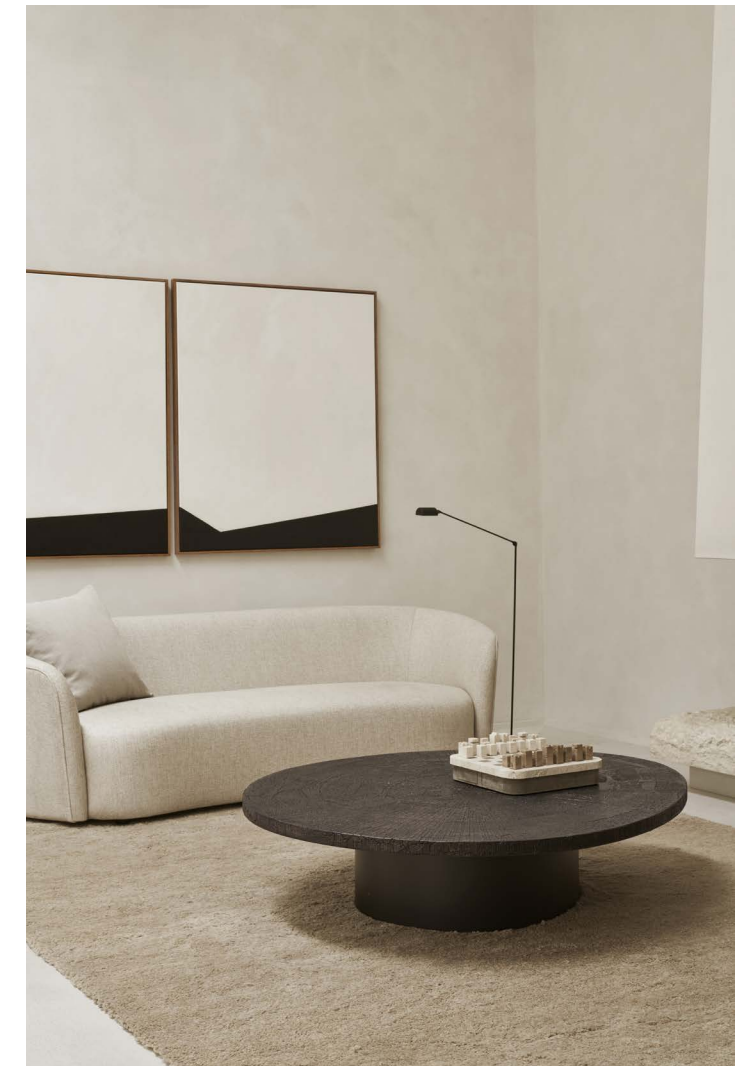

Stability coffee table

length x width x height	umber
150 × 60 × 35 cm 59" × 23.5" × 14"	25944

minerals top + bronze metal base umber

Elements coffee table (new*)

	length x width x height	off white
rectangular	120 x 90 x 25 cm 47" x 35.5" x 10"	26411
round	60 x 60 x 37 cm 23.5" x 23.5" x 14.5"	26414
	80 x 80 x 32 cm 31.5" x 31.5" x 12.5"	26415
pebble shape*	134 x 96 x 30 cm 53" x 38" x 12"	26412