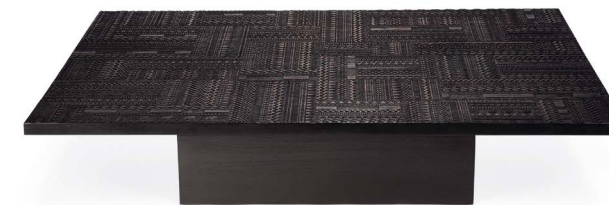

teak off black 

12209

Grooves coffee table (new)

length x width x height

140 × 110 × 34 cm | 55" × 43.5" × 14"

teak off black  FSC®

12256

teak off black