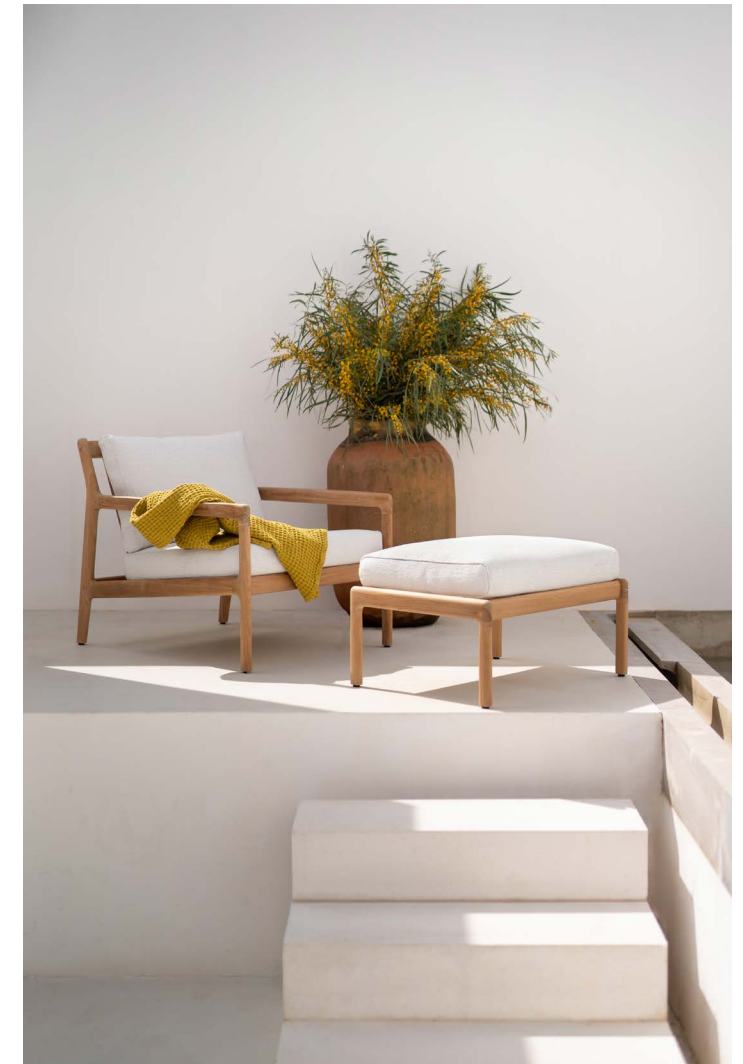

Jack outdoor lounge chair | Jack outdoor footstool

frames and cushions can be ordered separately

lounge chair: length x width x height	fabric cushion	teak ^(N)	teak black ^{(V) (B)}
76 × 90 × 74 cm | 30" × 35.5" × 29"	off white	10250	10231
	natural	10240	10228
	mocha	10253	10234

footstool: length x width x height	fabric cushion	teak ^(N)	teak black ^{(V) (B)}
71 × 54 × 41 cm | 28" × 21.5" × 16"	off white	10248	10238
	natural	10247	10237
	mocha	10249	10239

upholstery 100% polypropylene fabric, quick-dry foam

teak   off white   teak   natural

teak black   off white   teak black   natural