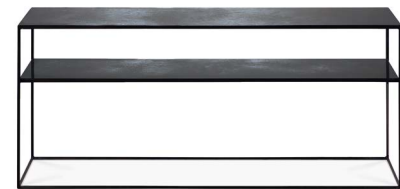

heavy aged mirror top + black metal frame charcoal