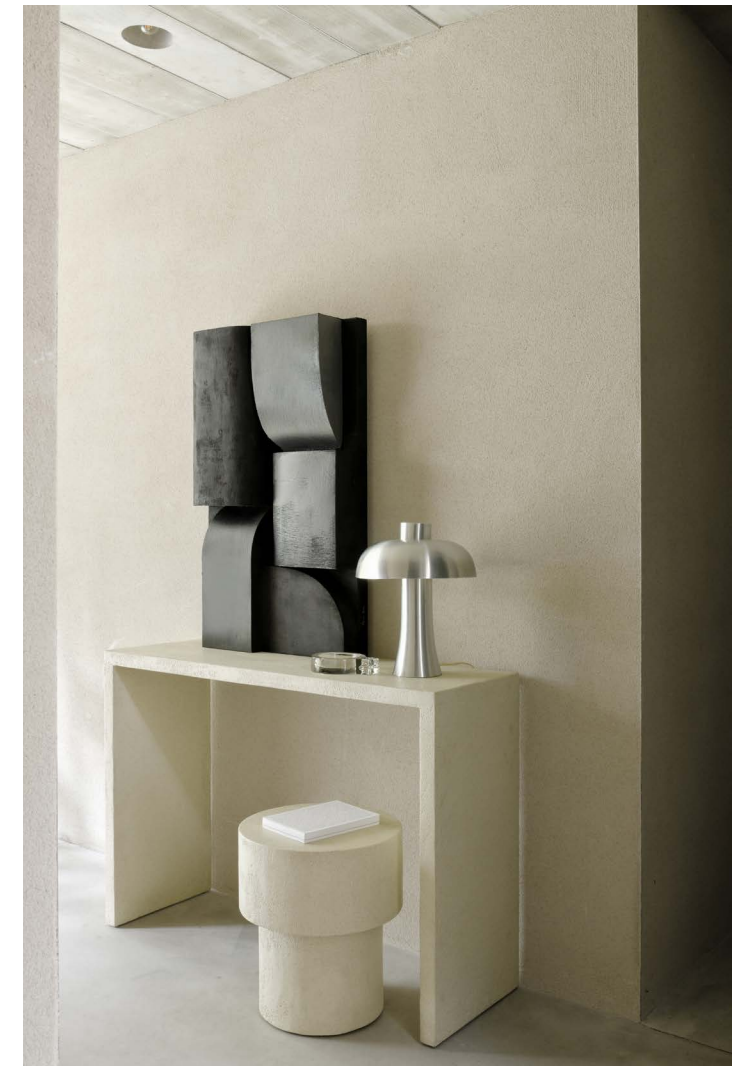

Aged sofa console

length x width x height	bronze copper	charcoal
160 × 36 × 70 cm | 63" × 14" × 27.5"	20731	20748

Pentagon console

length x width x height	lava whisky
150 × 40 × 75 cm | 59" × 15.5" × 29.5"	25896

Elements console

length x width x height	off white
120 × 40 × 85 cm | 47" × 15.5" × 33.5"	26420

heavy aged mirror top + black metal frame bronze copper

minerals top + bronze metal frame lava whisky

microcement off white

heavy aged mirror top + black metal frame charcoal