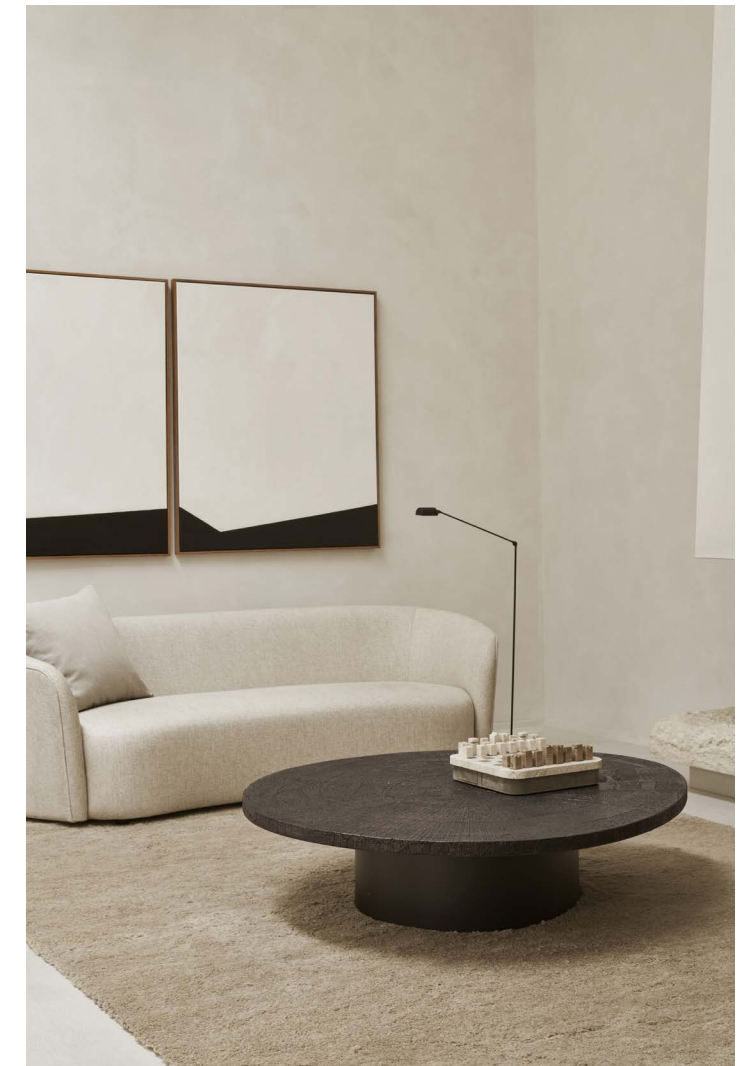

Jack sofa

frames and cushions can be ordered separately

mahogany dark brown [Ⓟ]	
length x width x height	ivory
185 × 87 × 74 cm | 73" × 34.5" × 29"	35107
upholstery	
78% polyacrylic, 20% polyester, 2% viscose	

mahogany dark brown ivory